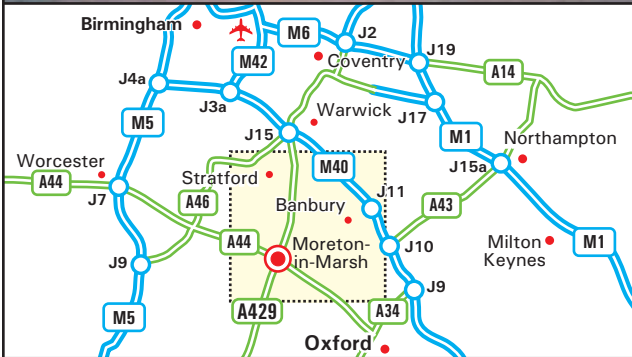

[www.cotswold-inns-hotels.co.uk](http://www.cotswold-inns-hotels.co.uk)

**From the M40 Southbound**

- Leave the M40 at junction 15 (signposted to Warwick, Stratford, Coventry A46), and join the A429 southbound towards Cirencester.

- Continue on A429 for approx 22 miles into Moreton-in-Marsh.

- We are situated on the left hand side (just after the left turn with East Street).

**From the M40 Northbound**

- Leave the M40 at junction 8 and join the A40 towards Oxford.
- Continue around Oxford and join the A44 towards Moreton-in-Marsh.

- Continue into Moreton-in-Marsh and turn left onto the A429.

- We are situated on the left hand side (just after the left turn with East Street).

**By Train**

- Moreton-in-Marsh is the nearest station and is approx a 5 minute walk away.